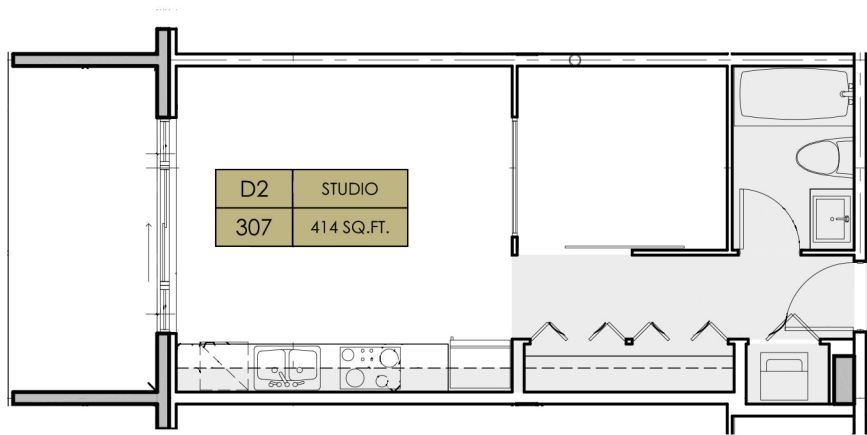

UNIT D1 | STUDIO | 408 SQ.FT. | #206, 306, 406, 506

**THE LION**  
ON FIRST

UNIT D2 | 1 BEDROOM | 414 SQ.FT. | #307, 407, 507

**THE LION**  
ON FIRST

UNIT D3 | STUDIO | 405 SQ.FT. | #208, 308, 408, 508

**THE LION**  
ON FIRST