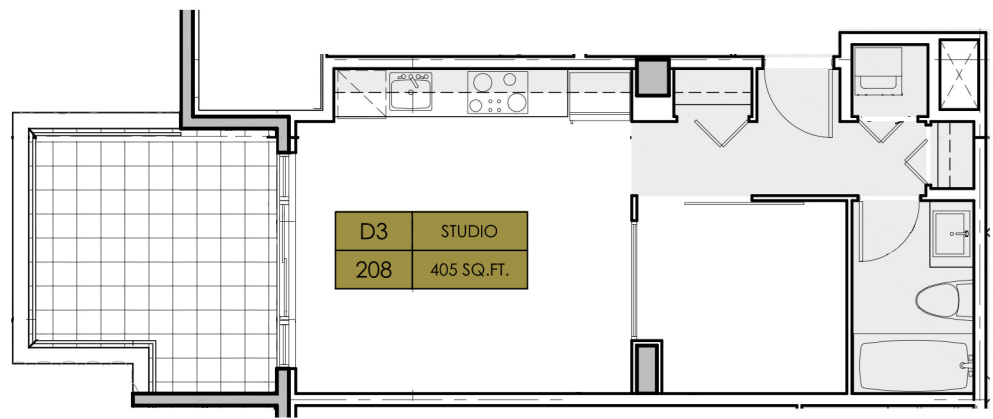

UNIT D1 | STUDIO | 408 SQ.FT. | #206, 306, 406, 506

**THE LION**  
ON FIRST

UNIT D2 | 1 BEDROOM | 414 SQ.FT. | #307, 407, 507

**THE LION**  
ON FIRST

UNIT D3 | STUDIO | 405 SQ.FT. | #208, 308, 408, 508

**THE LION**  
ON FIRST